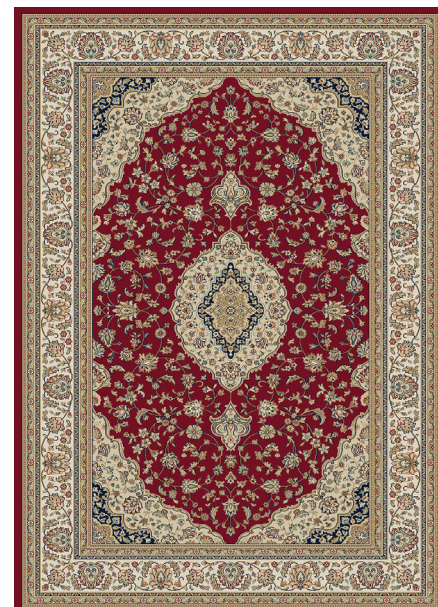

Mira

55011

Classic Rug. 100 % heatset PP.

CLASSIC ELEGANCE IN PROGRESSIVE COLOURS & ORIENTAL DESIGNS

Elegant and timeless.

The Mira rugs adds style and grace with classic elements and colours that bring innovation tot standard pile rugs.

While being incredible soft, stain resistant, and durable, Mira utilizes a unique twisted yarn with the appearance of multi-colour dyed wool. Made with superior quality 100% heat set polypropylene pile, this rug is soil resistant and stain safe.

Washing instructions:

Characteristics:

Cetification:

Mira

55011

Classic Rug. 100 % heatset PP.

55011-652 Beige

55011-092 Blue

55011-012 Red

55011-012 Red

Available in the following sizes:

133 x 195 cm

200 x 290 cm

160 x 230 cm